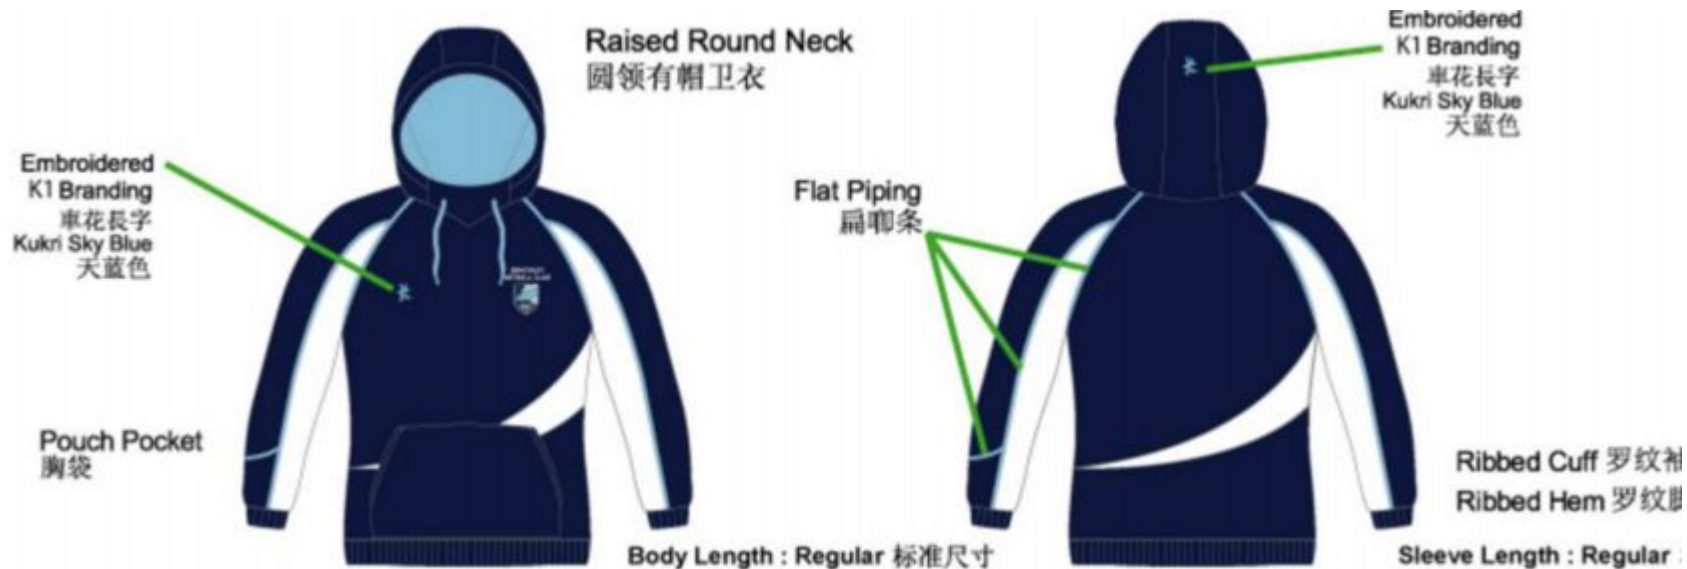

Norwich Hoodie without zip

Order Codes:

Adult - S14355, Junior - S14362