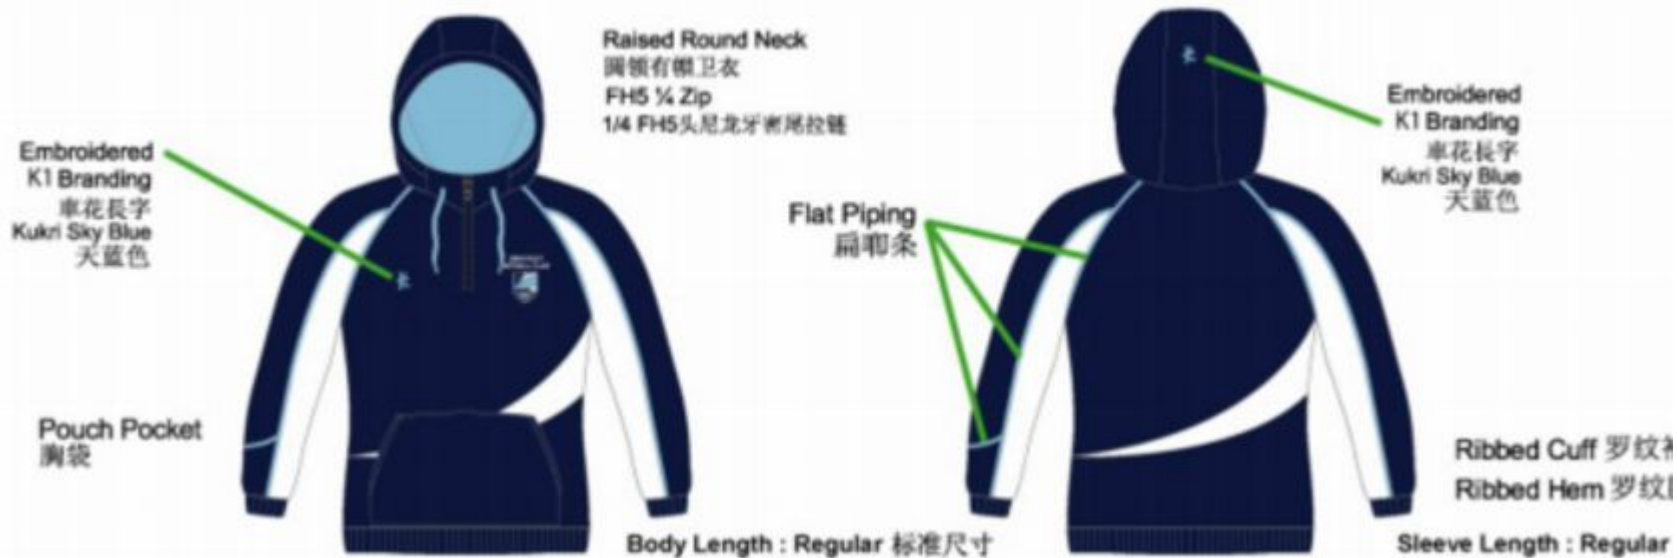

Norwich Hoodie with zip

Order Codes:

Adult - S14356, Junior - S14363